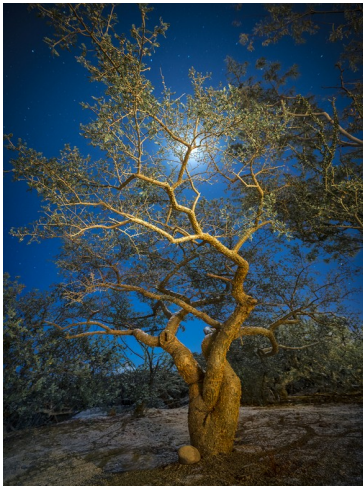

The Plants of Baja California

Christian Heeb

- Elephant Tree

Bursera microphylla

Torote

- Blue Palo Verde

Parkinsonia florida

- Palo Blanco